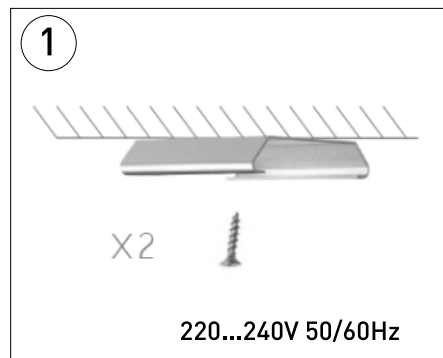

Surface Mounted Installation