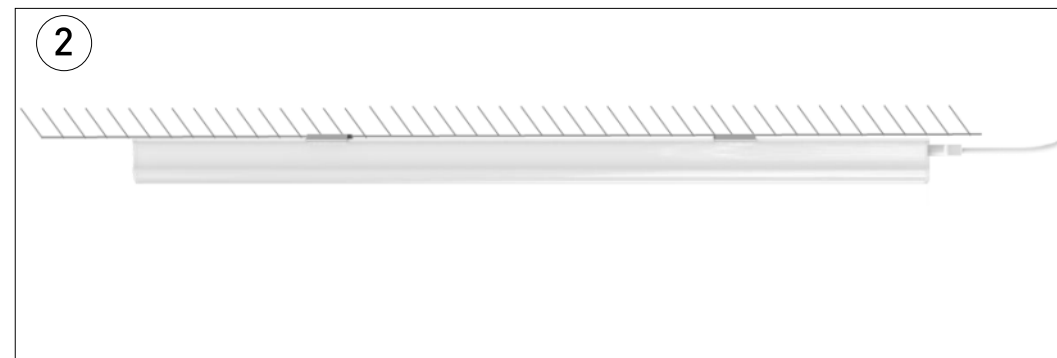

Surface Mounted Installation