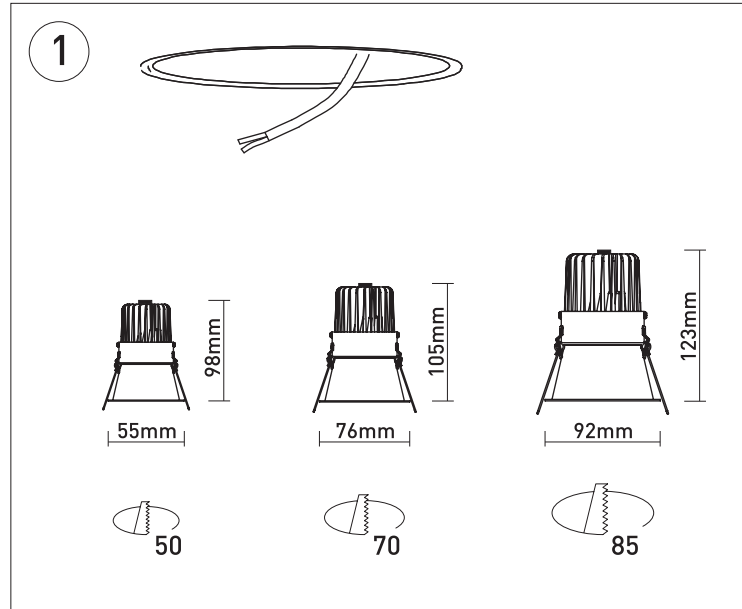

11.1704

Cautions:

1. Switch-off the power supply before any installation and maintenance operations.
2. Installation should be carried out by a suitably qualified person in accordance with good electrical practice and the appropriate national wiring regulations.
3. Connect this lighting according to voltage and frequencies mention on driver.