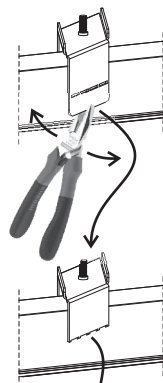

ESSENCE LED 11.1671.4 Recessed

THIS PRODUCT MUST BE INSTALLED IN ACCORDANCE WITH THE APPLICABLE INSTALLATION CODE BY A PERSON FAMILIAR WITH THE CONSTRUCTION AND OPERATION OF THE PRODUCT AND THE HAZARDS INVOLVED

REF.	A	B	C
11.1671.41	840	40	-
11.1671.42	1120	40	-
11.1671.43	1400	40	-
11.1671.44	1680	40	-
11.1671.45	280	40	-
11.1671.46	560	40	-
11.1671.47	300	40	280
11.1671.48	2240	40	-
11.1671.49	580	40	560

+ 2 mm x 1 - End cup
 Ref. 11.1671.4005

e = 1mm - 15mm

e = 15mm - 25mm

Single