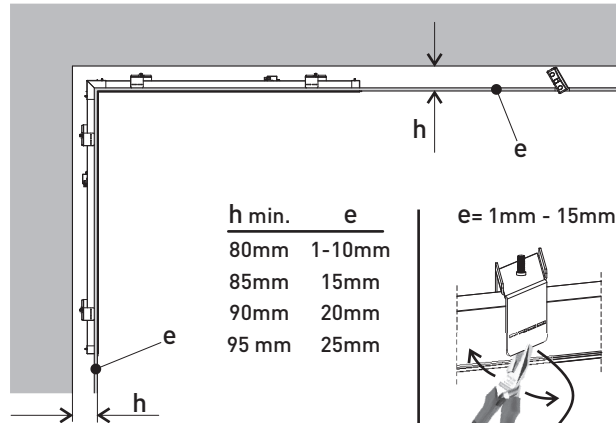

ESSENCE LED 11.1671.4 Recessed

THIS PRODUCT MUST BE INSTALLED IN ACCORDANCE WITH THE APPLICABLE INSTALLATION CODE BY A PERSON FAMILIAR WITH THE CONSTRUCTION AND OPERATION OF THE PRODUCT AND THE HAZARDS INVOLVED

REF.	A	B	C
11.1671.41	840	40	-
11.1671.42	1120	40	-
11.1671.43	1400	40	-
11.1671.44	1680	40	-
11.1671.45	280	40	-
11.1671.46	560	40	-
11.1671.47	300	40	280
11.1671.48	2240	40	-
11.1671.49	580	40	560

+ 2 mm x 1 - End cup
 Ref. 11.1671.4005

e = 1mm - 15mm

e = 15mm - 25mm

Single