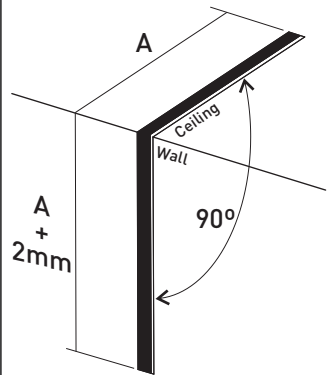

REF.	A	B	C
11.1671.41	840	40	-
11.1671.42	1120	40	-
11.1671.43	1400	40	-
11.1671.44	1680	40	-
11.1671.45	280	40	-
11.1671.46	560	40	-
11.1671.47	300	40	280
11.1671.48	2240	40	-
11.1671.49	580	40	560

+ 2 mm x 1 - End cup
 Ref. 11.1671.4005

e = 1mm - 15mm

e = 15mm - 25mm

Single