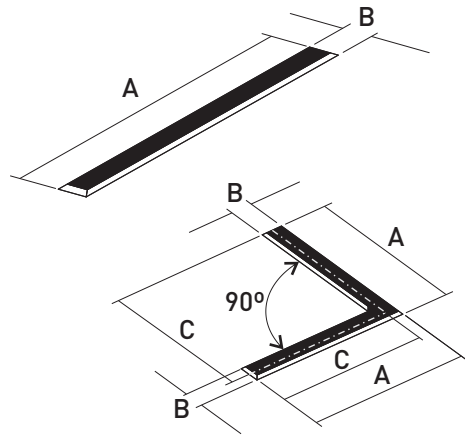

ESSENCE LED 11.1671.4 Recessed

THIS PRODUCT MUST BE INSTALLED IN ACCORDANCE WITH THE APPLICABLE INSTALLATION CODE BY A PERSON FAMILIAR WITH THE CONSTRUCTION AND OPERATION OF THE PRODUCT AND THE HAZARDS INVOLVED

REF.	A	B	C
11.1671.41	840	40	-
11.1671.42	1120	40	-
11.1671.43	1400	40	-
11.1671.44	1680	40	-
11.1671.45	280	40	-
11.1671.46	560	40	-
11.1671.47	300	40	280
11.1671.48	2240	40	-
11.1671.49	580	40	560

+ 2 mm x 1 - End cup
 Ref. 11.1671.4005

e = 1mm - 15mm

e = 15mm - 25mm

Single