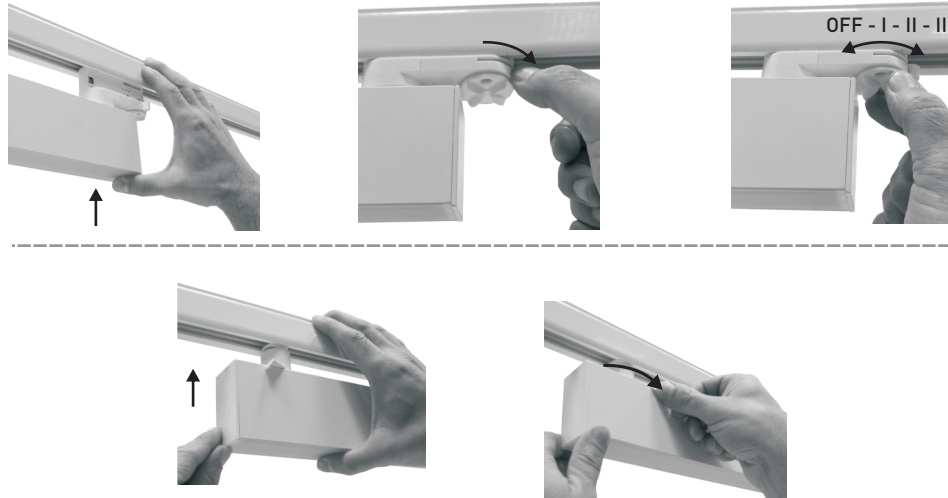

ON-OFF 3 CIRCUITS