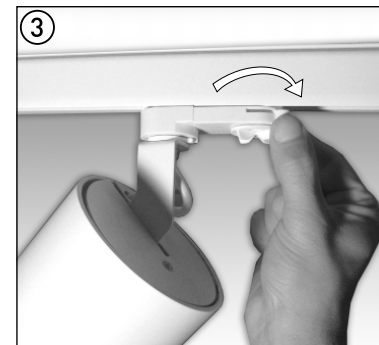

Luxcan trifásico
Luxcan Mini, trifásico

11.1523.836*/ 11.1523.8312/ 11.1523.8324/ 11.1523.8336 / 11.1523.8412/ 11.1523.8424 / 11.1523.8436
11.1539.193* / 11.1539.194*

2427/*
Base de superficie para
proyector con adaptador trifásico

Surface base for spotlights with
tree-phase adapter