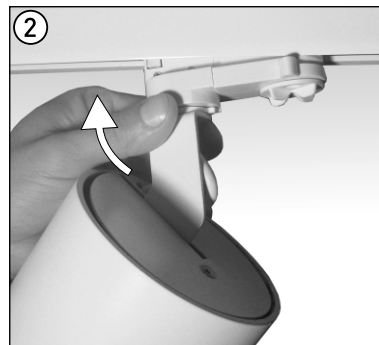

Luxcan trifásico
Luxcan Mini, trifásico

11.1523.836*/ 11.1523.8312/ 11.1523.8324/ 11.1523.8336 / 11.1523.8412/ 11.1523.8424 / 11.1523.8436
11.1539.193* / 11.1539.194*

2427/*
Base de superficie para
proyector con adaptador trifásico

Surface base for spotlights with
tree-phase adapter