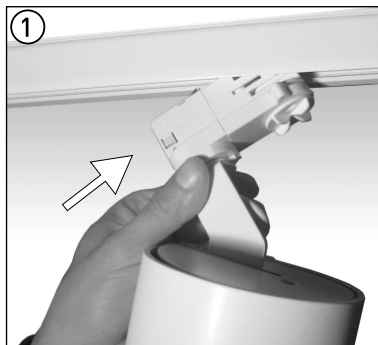

Luxcan trifásico
Luxcan Mini, trifásico

11.1523.836*/ 11.1523.8312/ 11.1523.8324/ 11.1523.8336 / 11.1523.8412/ 11.1523.8424 / 11.1523.8436
11.1539.193* / 11.1539.194*

2427/*
Base de superficie para
proyector con adaptador trifásico

Surface base for spotlights with
tree-phase adapter