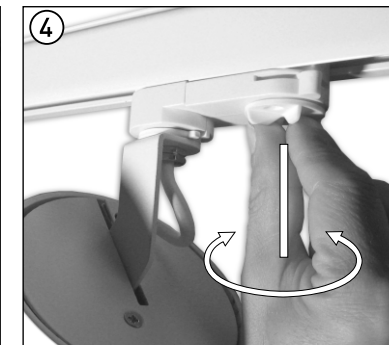

Luxcan trifásico
Luxcan Mini, trifásico

11.1523.836*/ 11.1523.8312/ 11.1523.8324/ 11.1523.8336 / 11.1523.8412/ 11.1523.8424 / 11.1523.8436
11.1539.193* / 11.1539.194*

2427/*
Base de superficie para
proyector con adaptador trifásico

Surface base for spotlights with
tree-phase adapter