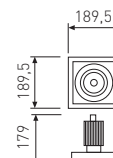

Zas Cardan

Reflector 20° or 60° available  
LED and control gear included

WITH frame

□  
37W  
30°  
5100 lm  
drill-hole 170 x 170  
3000K **0462L/8330**  
4000K **0462L/8430**

WITHOUT frame

□  
37W  
30°  
5100 lm  
drill-hole 170x165  
3000K **0562L/8330**  
4000K **0562L/8430**