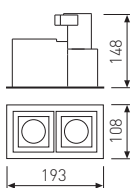

Features

Control gear required

Finishes

To complete the product reference, add finish

LED GU10

For LED lamp

max 50W  
drill 94 x 94  
**11.0452.0001**

2 x max 50W  
drill 94 x 175  
**11.0452.0002**

3 x max 50W  
drill 94 x 265  
**11.0452.0003**

max 50W  
drill 94 x 175  
**11.0452.0004**

Wallwasher beam

mini Zas

Small wall lamps built in injected aluminium. The body design provides asymmetric beams, ideal for beaconing wall installed at low altitude LED and system integrated