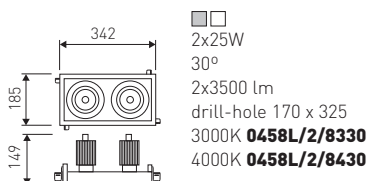

Reflector 20° or 60° available

LED and control gear included

WITH frame

WITHOUT frame

Features

Finishes WITH frame

Finishes WITHOUT frame

To complete the product reference, add finish