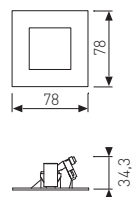

mini Zas

Small wall lamps built in injected aluminium. The body design provides asymmetric beams, ideal for beaconing wall installed at low altitude LED and system integrated

Features

□
2W
asymmetric
drill -hole Ø65
control-gear EL
150 lm
3000K **11.1605.0031.33**
4000K **11.1605.0041.33**

LED and control gear included

□
2W
asymmetric
drill -hole Ø65
control-gear EL
150 lm
3000K **11.1605.0032.33**
4000K **11.1605.0042.33**

LED and control gear included

Accessories mini Zas

Housing
11.1605.1901.00