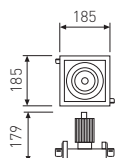

WITH frame

□
37W
30°
5100 lm
drill-hole 170 x 170
3000K **0462L/8330**
4000K **0462L/8430**