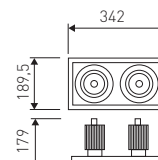

□
3x37W
30°
3x5100 lm
drill-hole 170 x 480
3000K **0462L/3/8330**
4000K **0462L/3/8430**

□
3x37W
30°
3x5100 lm
drill-hole 165 x 472
3000K **0562L/3/8330**
4000K **0562L/3/8430**