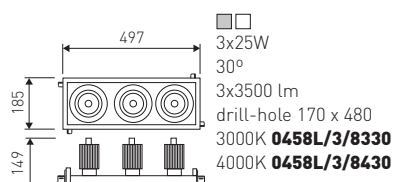

Reflector 20° or 60° available

LED and control gear included

WITH frame

WITHOUT frame

Features

Finishes WITH frame

Finishes WITHOUT frame

To complete the product reference, add finish