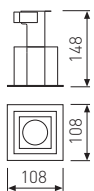

Features

Control gear required

Finishes

To complete the product reference, add finish

LED GU10

For LED lamp

max 50W  
drill 94 x 94  
**11.0452.0001**

2 x max 50W  
drill 94 x 175  
**11.0452.0002**

3 x max 50W  
drill 94 x 265  
**11.0452.0003**

max 50W  
drill 94 x 175  
**11.0452.0004**

Wallwasher beam

mini Zas

Small wall lamps built in injected aluminium. The body design provides asymmetric beams, ideal for beaconing wall installed at low altitude LED and system integrated