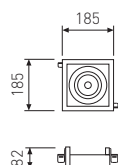

Features

Finishes

To complete the product reference, add finish

LED G53 QR 111

For LED lamp

WITH frame

máx.100W
drill-hole 170 x 170
11.0453.0001

WITHOUT frame

máx. 100W
drill-hole 165 x 165
11.0553.0001

2 x máx.100W
drill-hole 170 x 325
11.0453.0002

2 x máx.100W
drill-hole 165 x 320
11.0553.0002

3 x máx.100W
drill-hole 170 x 480
11.0453.0003

3 x máx.100W
drill-hole 165 x 472
11.0453.0003