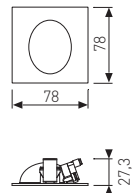

Features

□
2W
asymmetric
drill -hole Ø65
control-gear EL
150 lm
3000K **11.1605.0031.33**
4000K **11.1605.0041.33**

LED and control gear included