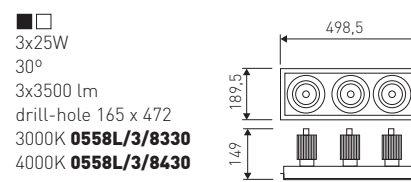

Zas Cardan

Made of painted steel and formed by two concentric rings in die-cast aluminium, each joined at their axes by the tilting systems on the reflectors.

Cable conduits for derivation, connection strips included.

Installed with sliding steel elements to fix the luminaire in the cut-out.

Two models:

- With trim in die-cast aluminium.
- Without trim, fitting flush with the ceiling, include pre-installation frames to make fitting to a false ceiling easy.

Features

Finishes WITH frame

Finishes WITHOUT frame

To complete the product reference, add finish

Versions:

- Special LED versions on request
- DIMMER (ELD) versions on request
- DIMMER DALI (ELDD) versions on request
- 2700K and 5000K versions on request

Reflector 20° or 60° available

LED and control gear included

WITH frame

WITHOUT frame