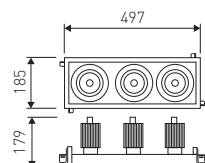

□
3x37W
30°
3x5100 lm
drill-hole 170 x 480
3000K **0462L/3/8330**
4000K **0462L/3/8430**

□
3x37W
30°
3x5100 lm
drill-hole 165 x 472
3000K **0562L/3/8330**
4000K **0562L/3/8430**