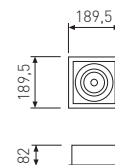

WITH frame

máx.100W
drill-hole 170 x 170
11.0453.0001

WITHOUT frame

máx. 100W
drill-hole 165 x 165
11.0553.0001