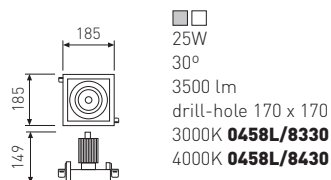

Zas Cardan

Made of painted steel and formed by two concentric rings in die-cast aluminium, each joined at their axes by the tilting systems on the reflectors.

Cable conduits for derivation, connection strips included.

Installed with sliding steel elements to fix the luminaire in the cut-out.

Two models:

- With trim in die-cast aluminium.
- Without trim, fitting flush with the ceiling, include pre-installation frames to make fitting to a false ceiling easy.

Features

Finishes WITH frame

Finishes WITHOUT frame

To complete the product reference, add finish

Versions:

- Special LED versions on request
- DIMMER (ELD) versions on request
- DIMMER DALI (ELDD) versions on request
- 2700K and 5000K versions on request

Reflector 20° or 60° available

LED and control gear included

WITH frame

WITHOUT frame