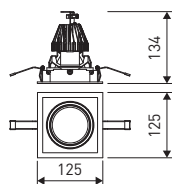

LED and control gear included

13W  
 25°  
 drill-hole 110 x 110  
 control-gear EL  
 2000 lm  
 3000K **11.1518.1831**  
 4000K **11.1518.1841**

13W  
 40°  
 drill-hole 110 x 110  
 control-gear EL  
 2000 lm  
 3000K **11.1518.1832**  
 4000K **11.1518.1842**