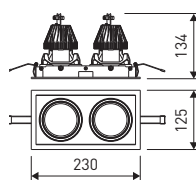

2x13W
25°
drill-hole 110 x 215
control-gear EL
2x2000 lm
3000K **11.1518.3831**
4000K **11.1518.3841**

2x13W
40°
drill-hole 110 x 215
control-gear EL
2x2000 lm
3000K **11.1518.3832**
4000K **11.1518.3842**

2x25W
25°
drill-hole 110 x 215
control-gear EL
2x3500 lm
3000K **11.1518.4831**
4000K **11.1518.4841**

2x25W
40°
drill-hole 110 x 215
control-gear EL
2x3500 lm
3000K **11.1518.4832**
4000K **11.1518.4842**