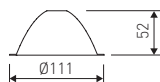

Reflector

Reflector 20°
05/0458L/20
For ref. 0458L and 0558,
0462L and 0562L
with combinations
of more than 1 lamp

Reflector 60°
05/0458/50
For ref. 0458L and 0558,
0462L and 0562L
with combinations
of more than 1 lamp