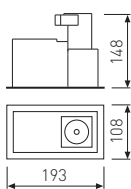

Features

Control gear required

Finishes

To complete the product reference, add finish

LED GU10

For LED lamp

max 50W  
drill 94 x 94  
**11.0452.0001**

2 x max 50W  
drill 94 x 175  
**11.0452.0002**

3 x max 50W  
drill 94 x 265  
**11.0452.0003**

max 50W  
drill 94 x 175  
**11.0452.0004**

Wallwasher beam

mini Zas

Small wall lamps built in injected aluminium. The body design provides asymmetric beams, ideal for beaconing wall installed at low altitude LED and system integrated