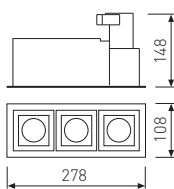

Features

Control gear required

Finishes

To complete the product reference, add finish

LED GU10

For LED lamp

max 50W  
drill 94 x 94  
**11.0452.0001**

2 x max 50W  
drill 94 x 175  
**11.0452.0002**

3 x max 50W  
drill 94 x 265  
**11.0452.0003**

max 50W  
drill 94 x 175  
**11.0452.0004**

Wallwasher beam

mini Zas

Small wall lamps built in injected aluminium. The body design provides asymmetric beams, ideal for beaconing wall installed at low altitude LED and system integrated