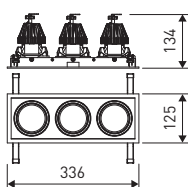

3x13W
25°
drill-hole 110 x 321
control-gear EL
3x2000 lm
3000K **11.1518.5831**
4000K **11.1518.5841**

3x13W
40°
drill-hole 110 x 321
control-gear EL
3x2000 lm
3000K **11.1518.5832**
4000K **11.1518.5842**

3x25W
25°
drill-hole 110 x 321
control-gear EL
3x3500 lm
3000K **11.1518.6831**
4000K **11.1518.6841**

3x25W
40°
drill-hole 110 x 321
control-gear EL
3x3500 lm
3000K **11.1518.6832**
4000K **11.1518.6842**