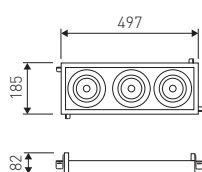

3 x máx.100W
drill-hole 170 x 480
11.0453.0003