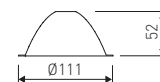

Features

Finishes WITH frame

Finishes WITHOUT frame

To complete the product reference, add finish

Zas Cardan

Reflector 20° or 60° available
LED and control gear included

WITH frame

□
37W
30°
5100 lm
drill-hole 170 x 170
3000K **0462L/8330**
4000K **0462L/8430**

WITHOUT frame

□
37W
30°
5100 lm
drill-hole 170x165
3000K **0562L/8330**
4000K **0562L/8430**

□
2x37W
30°
2x5100 lm
drill-hole 170 x 325
3000K **0462L/2/8330**
4000K **0462L/2/8430**

□
2x37W
30°
2x5100 lm
drill-hole 165 x 325
3000K **0562L/2/8330**
4000K **0562L/2/8430**

□
3x37W
30°
3x5100 lm
drill-hole 170 x 480
3000K **0462L/3/8330**
4000K **0462L/3/8430**

□
3x37W
30°
3x5100 lm
drill-hole 165 x 472
3000K **0562L/3/8330**
4000K **0562L/3/8430**

Reflector

Reflector 20°
05/0458L/20
For ref. 0458L and 0558,
0462L and 0562L
with combinations
of more than 1 lamp

Reflector 60°
05/0458/50
For ref. 0458L and 0558,
0462L and 0562L
with combinations
of more than 1 lamp

Reference options

0458L/8230/53

0458L/

0458L... = 25W with frame
0558L... = 25W without frame
0462L... = 37W with frame
0562L... = 37W without frame

00- Fashion
01- Vegetables
82- 2700K
83- 3000K
84- 4000K
85- 5000K
06- Meat
07- Sausages
08- Fish
09- Bakery

30/

04- Black
21- Grey
53- White

Multiple Versions

0458L/□ / □□ 30/□□
2 - Double 2x
3 - Double 3x

Reference options for control gear

0458L/ □□ 30D/□□
D= Dim 1-10V

0458L/ □□ 30DD/ □□
DD= DALI