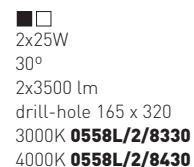

Reflector 20° or 60° available

LED and control gear included

WITH frame

WITHOUT frame

Features

Finishes WITH frame

Finishes WITHOUT frame

To complete the product reference, add finish