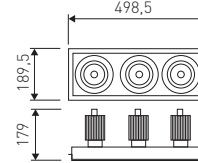

Features

Finishes WITH frame

Finishes WITHOUT frame

To complete the product reference, add finish

Zas Cardan

Reflector 20° or 60° available
LED and control gear included

WITH frame

□
37W
30°
5100 lm
drill-hole 170 x 170
3000K **0462L/8330**
4000K **0462L/8430**

WITHOUT frame

□
37W
30°
5100 lm
drill-hole 170x165
3000K **0562L/8330**
4000K **0562L/8430**

□
2x37W
30°
2x5100 lm
drill-hole 170 x 325
3000K **0462L/2/8330**
4000K **0462L/2/8430**

□
2x37W
30°
2x5100 lm
drill-hole 165 x 325
3000K **0562L/2/8330**
4000K **0562L/2/8430**

□
3x37W
30°
3x5100 lm
drill-hole 170 x 480
3000K **0462L/3/8330**
4000K **0462L/3/8430**

□
3x37W
30°
3x5100 lm
drill-hole 165 x 472
3000K **0562L/3/8330**
4000K **0562L/3/8430**

Reflector

Reflector 20°
05/0458L/20
For ref. 0458L and 0558,
0462L and 0562L
with combinations
of more than 1 lamp

Reflector 60°
05/0458/50
For ref. 0458L and 0558,
0462L and 0562L
with combinations
of more than 1 lamp

Reference options

0458L/8230/53

0458L/

0458L... = 25W with frame
0558L... = 25W without frame
0462L... = 37W with frame
0562L... = 37W without frame

00- Fashion
01- Vegetables
82- 2700K
83- 3000K
84- 4000K
85- 5000K
06- Meat
07- Sausages
08- Fish
09- Bakery

30/

04- Black
21- Grey
53- White

Multiple Versions

0458L/□ / □□ 30/□□
2 - Double 2x
3 - Double 3x

Reference options for control gear

0458L/ □□ 30D/□□
D= Dim 1-10V

0458L/ □□ 30DD/ □□
DD= DALI