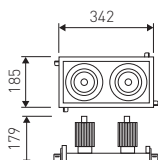

Zas Cardan

Reflector 20° or 60° available  
LED and control gear included

WITH frame

□  
37W  
30°  
5100 lm  
drill-hole 170 x 170  
3000K **0462L/8330**  
4000K **0462L/8430**

WITHOUT frame

□  
37W  
30°  
5100 lm  
drill-hole 170x165  
3000K **0562L/8330**  
4000K **0562L/8430**