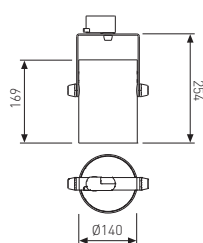

Features

Finishes

To complete the product reference, add finish

Versions:

Special LED versions on request
DIMMER versions on request
2700K and 5000K versions on request

LED and control gear included