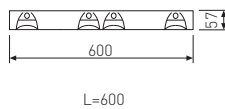

L=600

□	□	□
36W 74°	36W 74°	36W 74°
600x600	600x600	600x600
Control gear EL 5280 lm	Control gear ELD 5280 lm	Control gear ELDD 5280 lm
3000K 431L/4883U/33	3000K 431L/4883DU/33	3000K 431L/4883DDU/33
4000K 431L/4884U/33	4000K 431L/4884DU/33	4000K 431L/4884DDU/33