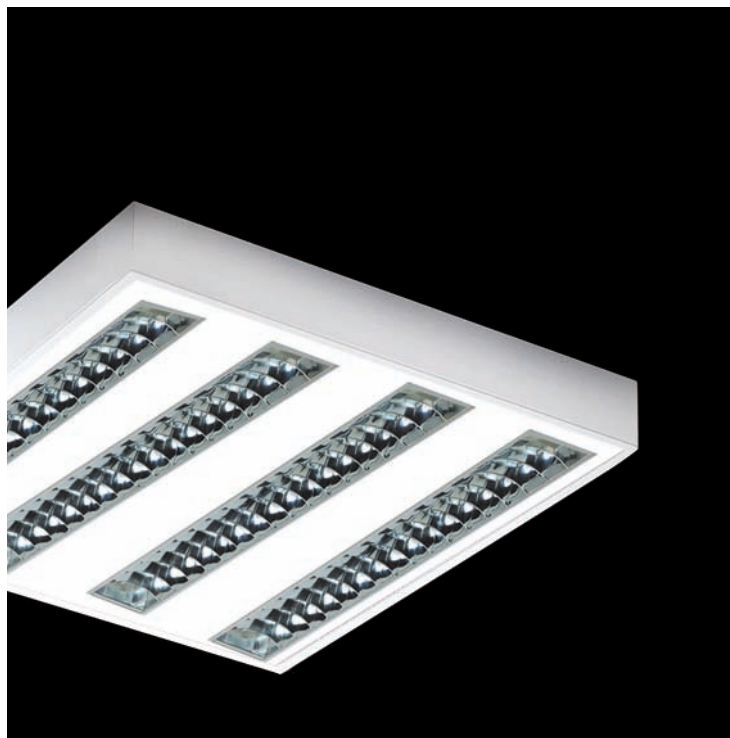

Luminaires for lamps LED. Designed to light work areas such as offices or traffic zones, where no false ceilings can be opened.

Features:

Surface-mounted luminaires. Steel housing, painted white. Optical block comprising a glossy anodised aluminium reflector, a matt anodised slat and a textured polycarbonate diffuser. Different formats: 600x600 o 300x1200. Mounted on the ceiling. Version UGR < 19.

Power

LED 36W

Beam

74°

Colour temperature

3000K warm white - CRI ≥ 80
4000K neutral white - CRI ≥ 80

Nominal lumen output

36W - 5280 lm

Installation

Surface

Features

LED

Glossy optics
Plain matt slat

LED and control gear included

L=600

□	□	□
36W 74°	36W 74°	36W 74°
600x600	600x600	600x600
Control gear EL 5280 lm	Control gear ELD 5280 lm	Control gear ELDD 5280 lm
3000K 431L/4883/33	3000K 431L/4883D/33	3000K 431L/4883DD/33
4000K 431L/4884/33	4000K 431L/4884D/33	4000K 431L/4884DD/33

UGR

<19

Glossy optics
Double parabolic louver

L=600

□	□	□
36W 74°	36W 74°	36W 74°
600x600	600x600	600x600
Control gear EL 5280 lm	Control gear ELD 5280 lm	Control gear ELDD 5280 lm
3000K 431L/4883U/33	3000K 431L/4883DU/33	3000K 431L/4883DDU/33
4000K 431L/4884U/33	4000K 431L/4884DU/33	4000K 431L/4884DDU/33