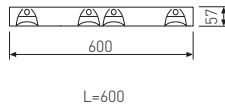

Installation

Surface

Features

LED

Glossy optics
Plain matt slat

LED and control gear included

L=600

□	□	□
36W 74°	36W 74°	36W 74°
600x600	600x600	600x600
Control gear EL 5280 lm	Control gear ELD 5280 lm	Control gear ELDD 5280 lm
3000K 431L/4883/33	3000K 431L/4883D/33	3000K 431L/4883DD/33
4000K 431L/4884/33	4000K 431L/4884D/33	4000K 431L/4884DD/33