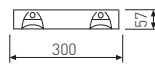

Installation

Surface

Features

LED

Glossy optics
Plain matt slat

LED and control gear included

L=600

□	□	□
36W 74°	36W 74°	36W 74°
600x600	600x600	600x600
Control gear EL 5280 lm	Control gear ELD 5280 lm	Control gear ELDD 5280 lm
3000K 431L/4883/33	3000K 431L/4883D/33	3000K 431L/4883DD/33
4000K 431L/4884/33	4000K 431L/4884D/33	4000K 431L/4884DD/33