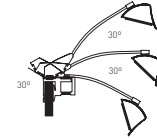

To complete the product reference, add finish

Finishes accessories

LED

Fastening accessories also required

LED included

12W
85° / 70°
support socket
1200 lm
3000K **747L/83**

3-position support socket in fireproof fibre-glass reinforced polyamide. Switch included.