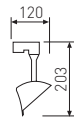

LED

LED included

12W
85° / 70°
base to wall mounting
1200 lm
3000K **747L/BP83**

LED

LED included

12W
85° / 70°
track³ / track^{3e}
1200 lm
3000K **747L/E83**

LED

LED included