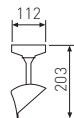

LED

LED included

12W
85° / 70°
base to wall mounting
1200 lm
3000K **747L/BP83**

LED

LED included

12W
85° / 70°
track³ / track^{3e}
1200 lm
3000K **747L/E83**

LED

LED included