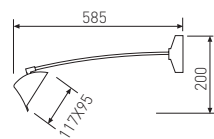

LED

LED included

12W
85° / 70°
base to wall mounting
1200 lm
3000K **747L/BP83**

LED

LED included