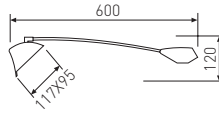

LED

Fastening accessories also required

LED included