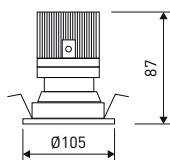

Pinhole ORIENTABLE

LED

Luminaire to complete with available accessories

**LED and control gear included**

□	□	□
10W	10W	10W
15°	24°	40°
drill-hole Ø75	drill-hole Ø75	drill-hole Ø75
control gear EL	control gear EL	control gear EL
700 lm	700 lm	700 lm
3000K <b>11.1547.0311.33</b>	3000K <b>11.1547.0312.33</b>	3000K <b>11.1547.0314.33</b>
4000K <b>11.1547.0411.33</b>	4000K <b>11.1547.0412.33</b>	4000K <b>11.1547.0414.33</b>