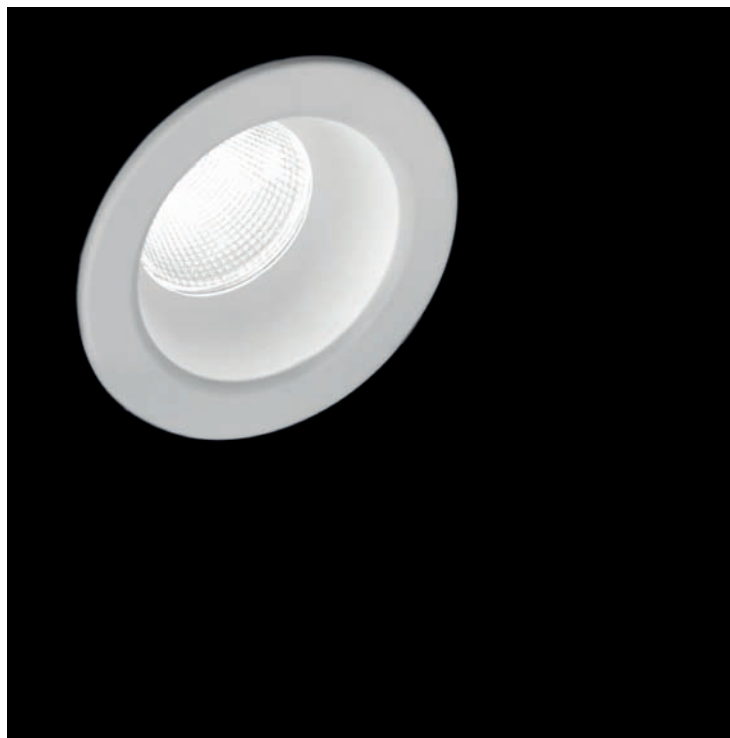

Recessed small downlight LED aimed at a professional public that requires quality lighting and the maximum energetic saving. Specially designed to meet the lighting requirements of hotels, commercial buildings and other commercial spaces that require small luminaires.

#### Features:

Downlight built with a plastic body and aluminium heat sink. Fixed and adjustable versions.

High-quality aluminium reflectors. The front elements, available as accessories, are held by magnets, which can easily replace such items and makes installation easier. Latest-generation LED and incorporated electronic system.

#### Power

LED 10W, 15W

#### Beam

LED 10W 15°, 24°, 40°

LED 15W 15°, 24°, 40°