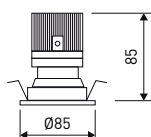

Pinhole ORIENTABLE

LED

Luminaire to complete with available accessories

LED and control gear included

□	□	□
10W	10W	10W
15°	24°	40°
drill-hole Ø75	drill-hole Ø75	drill-hole Ø75
control gear EL	control gear EL	control gear EL
700 lm	700 lm	700 lm
3000K 11.1547.0311.33	3000K 11.1547.0312.33	3000K 11.1547.0314.33
4000K 11.1547.0411.33	4000K 11.1547.0412.33	4000K 11.1547.0414.33