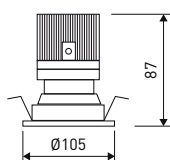

**LED and control gear included**

□	□	□
10W	10W	10W
15°	24°	40°
drill-hole Ø75	drill-hole Ø75	drill-hole Ø75
control gear EL	control gear EL	control gear EL
700 lm	700 lm	700 lm
3000K <b>11.1547.0301.33</b>	3000K <b>11.1547.0302.33</b>	3000K <b>11.1547.0304.33</b>
4000K <b>11.1547.0401.33</b>	4000K <b>11.1547.0402.33</b>	4000K <b>11.1547.0404.33</b>