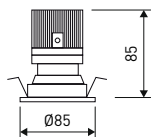

**LED and control gear included**

□	□	□
10W	10W	10W
15°	24°	40°
drill-hole Ø75	drill-hole Ø75	drill-hole Ø75
control gear EL	control gear EL	control gear EL
700 lm	700 lm	700 lm
3000K <b>11.1547.0301.33</b>	3000K <b>11.1547.0302.33</b>	3000K <b>11.1547.0304.33</b>
4000K <b>11.1547.0401.33</b>	4000K <b>11.1547.0402.33</b>	4000K <b>11.1547.0404.33</b>