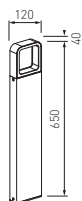

LED

■
5,4W
265 lm
3000K **11.7600.0032.22**
4000K **11.7600.0042.22**

Lamp LED and control gear included

LED