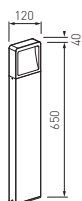

Floor

Features

LED

■
5,4W
265 lm
3000K **11.7600.0032.22**
4000K **11.7600.0042.22**

Lamp LED and control gear included

LED

■
6,3W
254 lm
3000K **11.7600.0031.22**
4000K **11.7600.0041.22**

Lamp LED and control gear included