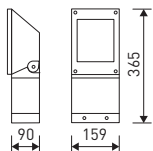

51W 12° Control gear EL 6100 lm 3000K 11.1673.2311.21 4000K 11.1673.2411.21	51W 12° Control gear ELDD 6100 lm 3000K 11.1673.2313.21 4000K 11.1673.2413.21

51W 24° Control gear EL 6100 lm 3000K 11.1673.2321.21 4000K 11.1673.2421.21	51W 24° Control gear ELDD 6100 lm 3000K 11.1673.2323.21 4000K 11.1673.2423.21

51W 36° Control gear EL 6100 lm 3000K 11.1673.2331.21 4000K 11.1673.2431.21	51W 36° Control gear ELDD 6100 lm 3000K 11.1673.2333.21 4000K 11.1673.2433.21