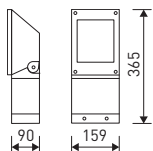

51W -15° asimetric Control gear EL 6100 lm 3000K 11.1673.2351.21 4000K 11.1673.2451.21	51W -15° asimetric Control gear ELDD 6100 lm 3000K 11.1673.2353.21 4000K 11.1673.2453.21

51W 15° asimetric Control gear EL 6100 lm 3000K 11.1673.2361.21 4000K 11.1673.2461.21	51W 15° asimetric Control gear ELDD 6100 lm 3000K 11.1673.2363.21 4000K 11.1673.2463.21

51W 40° asimetric Control gear EL 6100 lm 3000K 11.1673.2371.21 4000K 11.1673.2471.21	51W 40° asimetric Control gear ELDD 6100 lm 3000K 11.1673.2373.21 4000K 11.1673.2473.21