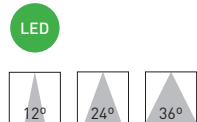

Features

LED and control gear included