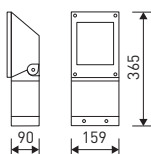

31,5W 12° Control gear EL 4600 lm 3000K 11.1673.1311.21 4000K 11.1673.1411.21	31,5W 12° Control gear ELDD 4600 lm 3000K 11.1673.1313.21 4000K 11.1673.1413.21

31,5W 24° Control gear EL 4600 lm 3000K 11.1673.1321.21 4000K 11.1673.1421.21	31,5W 24° Control gear ELDD 4600 lm 3000K 11.1673.1323.21 4000K 11.1673.1423.21

31,5W 36° Control gear EL 4600 lm 3000K 11.1673.1331.21 4000K 11.1673.1431.21	31,5W 36° Control gear ELDD 4600 lm 3000K 11.1673.1333.21 4000K 11.1673.1433.21

LED

-15° +15° 40°

LED and control gear included