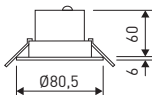

#### Installation

Recessed ceiling

Features

Finishes

To complete the product reference, add finish

LED

LED and control gear included

7W  
50°  
drill-hole Ø70  
control gear EL  
650 lm - 3000K **11.0147.1311.33**  
700 lm - 4000K **11.0147.1411.33**