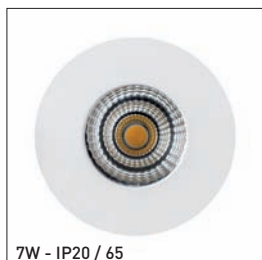

Adjustable recessed LED downlight aimed at a professional audience looking for a degree of differentiation. Suitable for commercial, domestic spaces, or corporate headquarters seeking differential attributes such as energy saving, small size lights, durability and a perfect light beam.

Features:

Downlight built with a die-cast aluminium body, injected aluminium diffuser. Cardan rotation system adjustable 30 degrees in two directions
High-quality aluminium reflectors. Latest generation LEDs and incorporated electronic system

1-10V and DALI dimmable versions available.

LED personalisation

Option to incorporate new light sources designed to offer excellent colour reproduction to create products for very specific segments. On request.