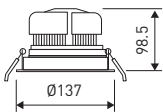

☐	☐	☐
32W	32W	32W
15°	24°	36°
drill-hole Ø125	drill-hole Ø125	drill-hole Ø125
control-gear EL	control-gear EL	control-gear EL
4200 lm	4200 lm	4200 lm
3000K 11.1604.5831.33	3000K 11.1604.5833.33	3000K 11.1604.5835.33
4000K 11.1604.5841.33	4000K 11.1604.5843.33	4000K 11.1604.5845.33