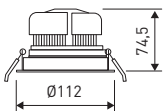

☐	☐	☐
13W	13W	13W
15°	24°	36°
drill-hole Ø100	drill-hole Ø100	drill-hole Ø100
control-gear EL	control-gear EL	control-gear EL
1600 lm	1600 lm	1600 lm
3000K 11.1604.2831.33	3000K 11.1604.2833.33	3000K 11.1604.2835.33
4000K 11.1604.2841.33	4000K 11.1604.2843.33	4000K 11.1604.2845.33