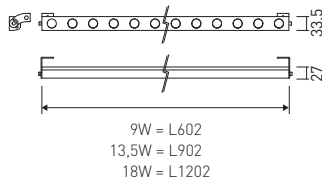

Features

Finishes

To complete the product reference, add finish

LED

LED included

9W
25°
710 lm
3000K **140AP/L0683M**
4000K **140AP/L0684M**

13,5W
25°
1060 lm
3000K **140AP/L0983M**
4000K **140AP/L0984M**

18W
25°
1420 lm
3000K **140AP/L1283M**
4000K **140AP/L1284M**

9W
26°x33°
710 lm
3000K **140AP/L0683EL**
4000K **140AP/L0684EL**

13,5W
26°x33°
1060 lm
3000K **140AP/L0983EL**
4000K **140AP/L0984EL**

18W
26°x33°
1420 lm
3000K **140AP/L1283EL**
4000K **140AP/L1284EL**

Auxiliary equipment IP20

Power supply 120-240Vac/24V 100W

71/LD10024

Light dimming controller 12-24V. On/off, push, DALI, 0-10V, 1-10V

73/DLP

Light dimming controller 12-24V. On/off, push, DALI, 0-10V, 1-10V (slave)

73/DLS