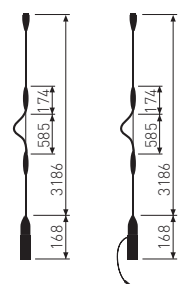

Suspended luminaire with height regulation
E27 max.70
5200/P

Suspended dimmer luminaire with height regulation
E27 max.70W
5200D/P

Accessories

Fixing point
21/5200
Each unit comprises 5 pieces

Extension element
22/5200