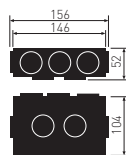

Box

10 covers per box are included
20/5200

Connector
23/5200