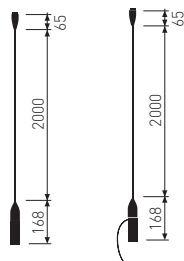

Accessories

Fixing points to suspend and place the luminaire where desired.

- Elements which allow for luminaire to be extended to area to be lit. Cable length 1.5 metres.
- Finish: White, Black

Features

Finish

To complete the product reference, add finish

Box

10 covers per box are included
20/5200

Connector
23/5200

Luminaires

LED E27

Suspended luminaire
E27 max.70W
5200