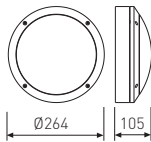

9W
450lm
control gear EL
3000K **11.6105.0001.22**

LED

Grid

Lamp LED and control gear included