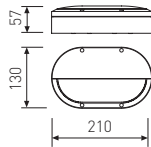

6,3W
300 lm
control gear EL
3000K **11.6105.0013.22**