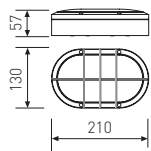

6,3W
300 lm
control gear EL
3000K **11.6105.0012.22**

LED

Semicircle

Lamp LED and control gear included

6,3W
300 lm
control gear EL
3000K **11.6105.0013.22**

Features

Finishes

LED