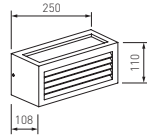

Features

Finishes

LED

Louvers

Lamp LED and control gear included