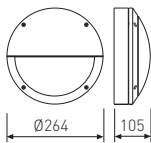

9W
450lm
control gear EL
3000K **11.6105.0001.22**

LED

Grid

Lamp LED and control gear included

9W
450lm
control gear EL
3000K **11.6105.0002.22**

LED

Semicircle

Lamp LED and control gear included