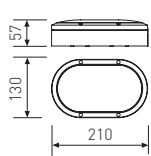

6,3W
300 lm
control gear EL
3000K **11.6105.0011.22**

LED

Grid

Lamp LED and control gear included