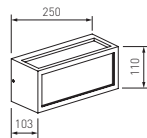

Louvers

Lamp LED and control gear included

16,2W
105°
860 lm
control gear EL
4000 K **11.1611.0001**

LED

Diffuser

Lamp LED and control gear included

16,2W
105°
860 lm
control gear EL
4000 K **11.1611.0002**