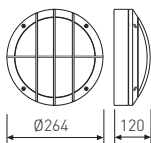

9W
450lm
control gear EL
3000K **11.6105.0002.22**

LED

Semicircle

Lamp LED and control gear included